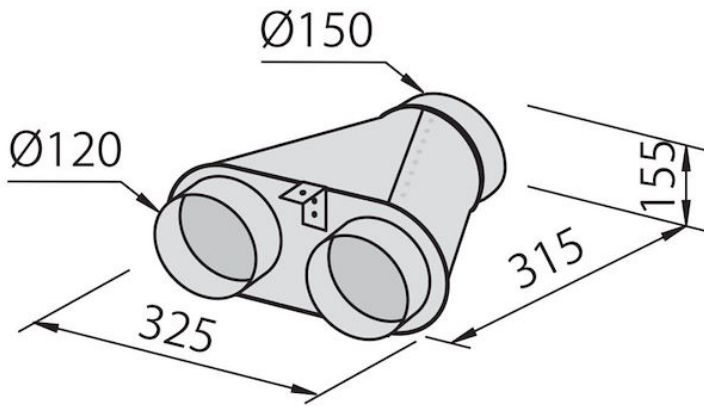

## Collector for 2 pipes

Accessories e Complements

Code: 2523 000